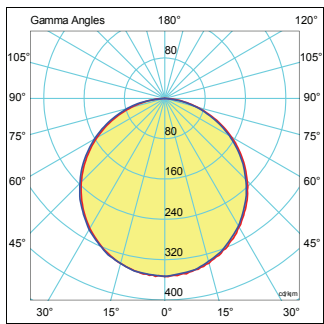

#### Light Distribution Curve

180.00 — 0.0 24W LED η:100.00 %  
270.09 — 0.0